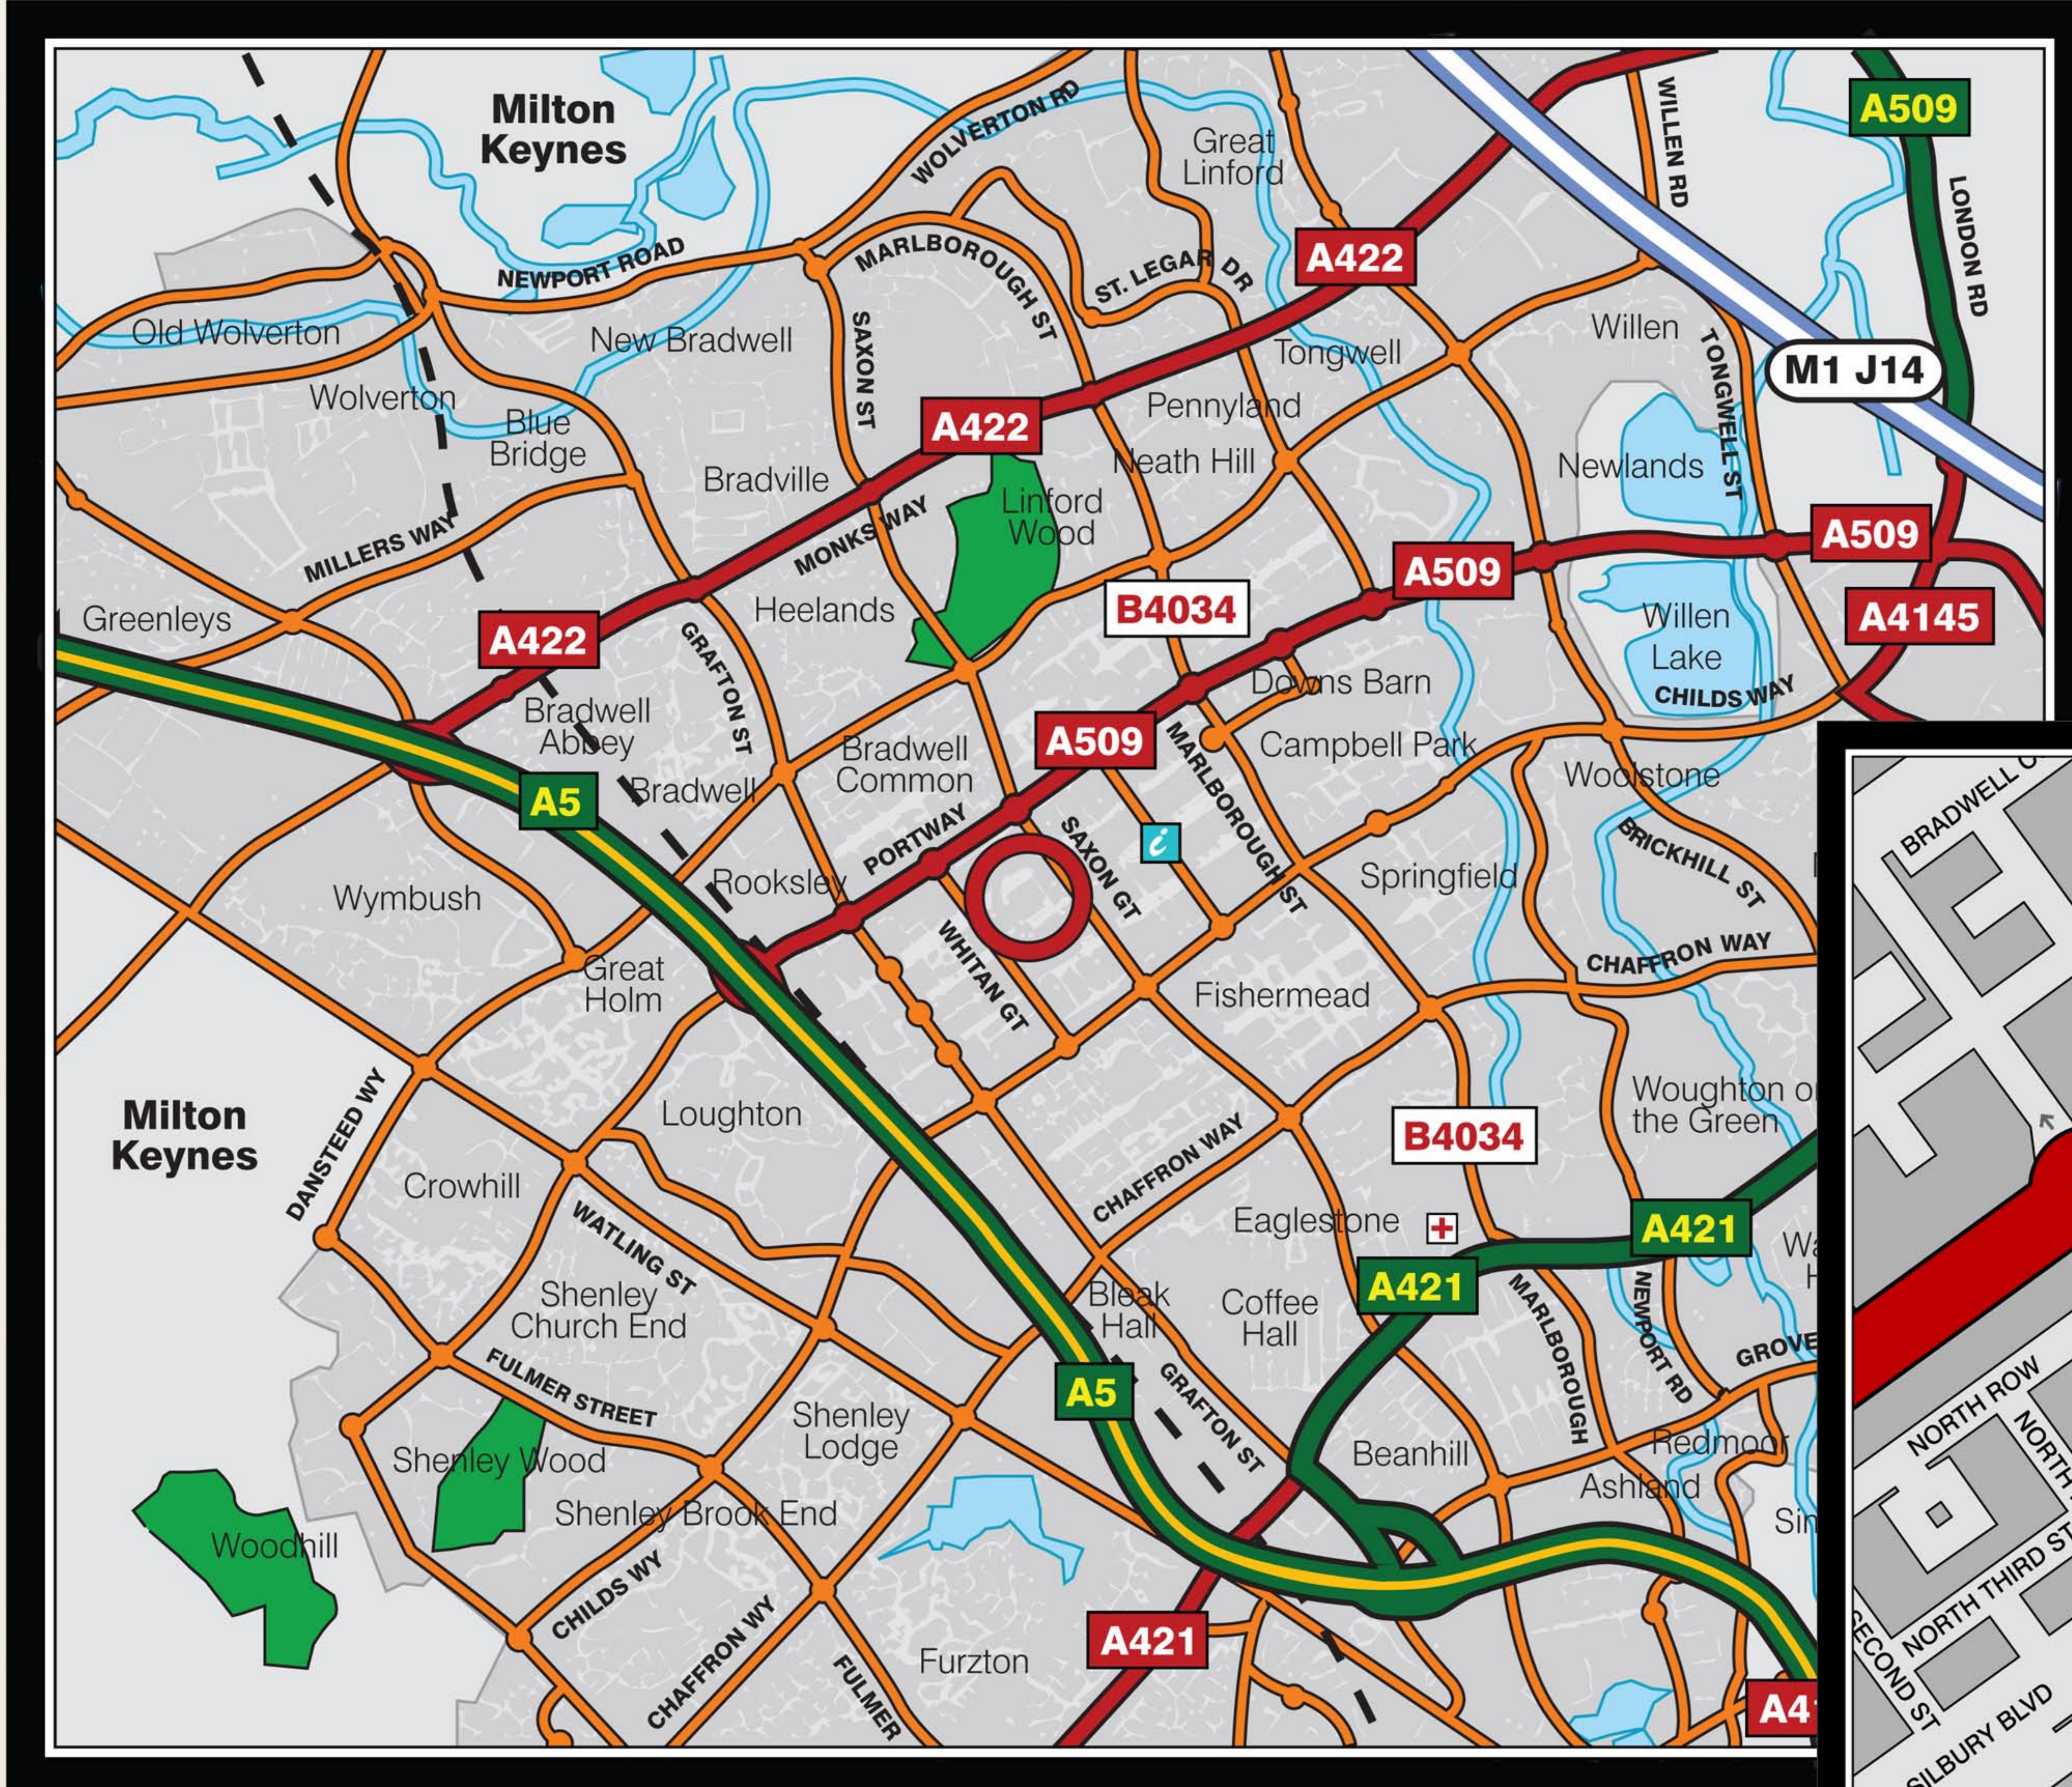

Milton Keynes Branch

1. Exit to the left onto M1 J14 for 0.3 miles
2. At the roundabout, take the third exit onto A509 for 0.4 miles
3. At the roundabout, take the third exit onto A509 for 0.5 miles
4. At the roundabout, take the second exit onto A509 for 0.7 miles
5. At the roundabout, take the second exit onto A509 for 0.5 miles
6. At the roundabout, take the first exit onto A509 for 0.3 miles
7. At the roundabout, take the second exit onto A509 for 0.3 miles
8. At the roundabout, take the second exit onto A509 for 0.3 miles
9. At the roundabout, take the second exit onto A509 for 0.3 miles
10. At the roundabout, take the first exit for 0.2 miles
11. Turn right for 0.2 miles
12. Turn left for 0 miles
13. Arrive at your destination for 0 miles